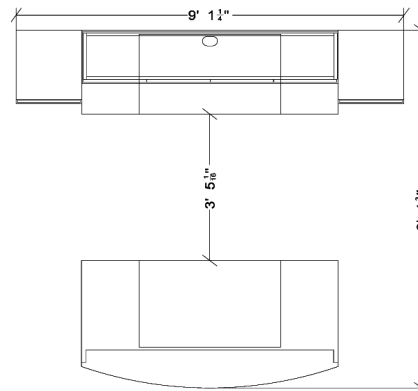

Shown in Cordovan Finish with Journey® Seating.

Lauderdale® Casegoods

Lauderdale offers a winning style that showcases several distinctive options. A fin-shaped desk and a pivoting worksurface provide unique ways to get the job done. Edge, pull and finish choices combined with creative wire management options give style with functionality. A full product offering gives you the flexibility to outfit private offices, open floor plans and reception and lobby areas, in Lauderdale style.

Wood Top Option

Model Number	Description	Qty	List Price
73N3672DDFAW8	Double Pedestal Desk, Wood Arc Top	1	$2,688
73N2472CKFW2	Kneespace Credenza, Wood Top	1	$2,032
73N1572HBH	Highback Organizer	1	$1,814
73N1866VSWHL	Wardrobe Cabinet, Left	1	$1,768
73N1866VSWHR	Wardrobe Cabinet, Right	1	$1,768
Total List			$10,070

Pricing effective April 2008, subject to change. Discounted pricing is available, contact OM Workspace for details.