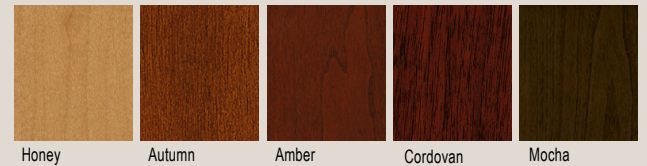

Finishes

Honey

Autumn

Amber

Cordovan

Mocha