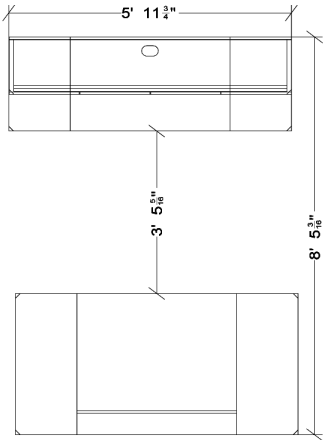

Shown in Amber Laminate with Result® Seating.