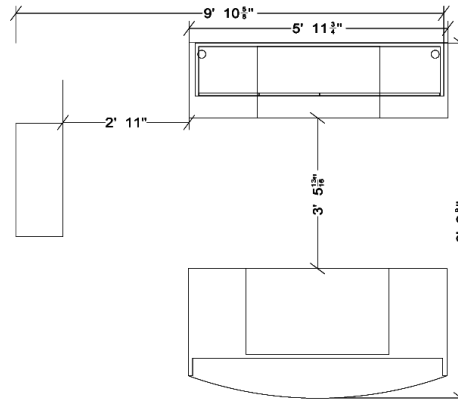

Shown in Amber Finish with Mix-it® Seating.

Arrowood™ Veneer Casegoods

Arrowood is one of National's best selling desking solutions for private offices, lobbies and lounges. Available with a wood or laminate top, wood chassis, and 3/4 or full pedestals. A distinct mitered rim provides additional impact and wear resistance.

Laminate Top Option

Model Number	Description	Qty	List Price
31-3672DHA	Double Pedestal Desk, Laminate Arc Top Full Pedestal	1	$2,659
31-2172XH	Kneespace Credenza, Laminate Top, Full Pedestal	1	$1,905
31-1572OSC	Highback Organizer	1	$1,652
31-3266BCO	Bookcase, Open	1	$1,124
Total List			$7,340

Pricing effective April 2008, subject to change. Discounted pricing is available, contact OM Workspace for details.