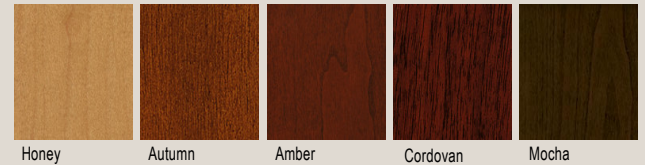

Finishes

Honey

Autumn

Amber

Cordovan

Mocha