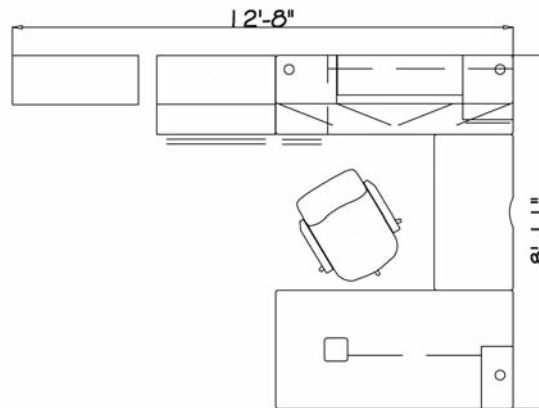

Shown in Shaker Cherry Finish with Convergence® Seating.

Attune™ Laminate Series® Casegoods

Bring harmony, balance and clarity to the workspace - Attune's lighter scale and asymmetrical design create a clean, modern style. Durable, profiled cove edge gives the desktop a smooth, updated finish and contemporary handles accent the crisp lines and fresh look.

Diverse storage options balance your unique needs. Modular stack-on storage lets you display photos and favorite things along with providing ample storage. The pull-out printer shelf frees up valuable desk space. Tuck your personal items out of the way in the under credenza storage drawer. Mobile storage keeps items within easy reach.

Model Number	Description	Qty	List Price
11808L.F	Credenza w/Single Pedestal, Left	1	1,097
11821R.F	Rectangular Peninsula, Right	1	972
PSHELF1.F	Pull-out Printer Shelf w/Storage Drawer	1	721
11870.F	Bridge	1	302
118314.F	Modular Stack-on Storage w/Doors	1	1,285
118690.F	2-Drawer Lateral File	1	880
118292.F	Bookcase Hutch	1	509
11856	Mobile Storage	1	626
TOPCUSH	Mobile Storage Seat Cushion in Messenger		
	Balsa	1	238
90076LC.24	Tackboard	1	176
4901	Convergence® High-back Chair in Bound Magic	1	876
			Total List $7,682