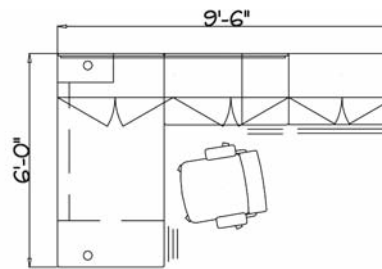

Shown in Henna Cherry Finish
with F3™ Steel Seating.

Attune™ Laminate Series® Casegoods

Bring harmony, balance and clarity to the workspace - Attune's lighter scale and asymmetrical design create a clean, modern style. Durable, profiled cove edge gives the desktop a smooth, updated finish and contemporary handles accent the crisp lines and fresh look.

Attune gives you the flexibility to do your job well, and keeps everything in its place. The modular, adjustable door brings your active work zone closer, so you can work more efficiently. Stay organized with simplified horizontal paper management, in space-saving stackable overhead organizers. Store personal items, and more in the large storage cabinet.

Model Number	Description	Qty	List Price
11888LG.J	Single Pedestal Desk, Left	1	1,755
118191R.J	Return, Right	1	815
118318G.J	Stack-on Storage w/Frosted Doors	1	1,442
LD48G.J	Round Table Top	1	367
BLCY02.J	Table Base	1	442
118690.J	2-Drawer Lateral File	1	880
118292G.J	Bookcase Hutch w/Frosted Doors	1	1,079
90057GN.72	Tackboard	1	228
105857.J	Back Enclosure	1	189
FWCM	F3 Work Chair in Transfer Licorice	1	1,078
FGC2	F3 Guest Chair in Lariat Sand	4	2,232
			Total List $10,507