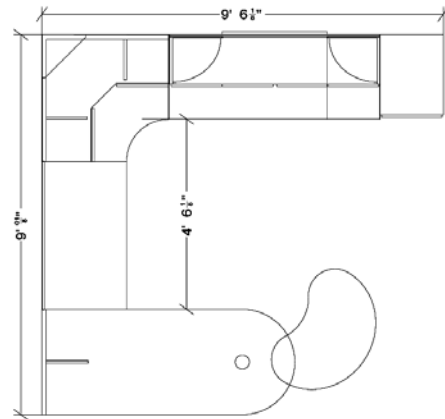

Shown in Amber Finish with Mix-it® Seating.

WaveWorks® Private Office

WaveWorks is a high-style, modular series that offers countless configurations for private offices, open floor plans, lobbies, lounges, conference and training areas. With a large variety of edge, color, and material options, WaveWorks is a great cost-effective option for any budget.

The Following Models and Pricing are for All Wood Units

Model Number	Description	Qty	List Price
WW3072DUW	U-Shaped Desk	1	$1,349
NAC2804SFB	Support Base, Black	1	$223
WW2442BEFW	Bridge	1	$623
WW3636CFW2	Corner Unit	1	$1,486
WW2460RREFW1	Executive Return, Box/Box/File	1	$1,635
WW6038HBHW	Highback Organizer, Open	1	$1,706
WW3638HBHCW	Corner Highback Organizer, Closed	1	$1,656
WW1868VHR2W	Storage Cabinet, File/File, Right	1	$1,901
WW243626NKBW	Nesting Table, Kidney Shaped	1	$1,030
NAC3021TBN	Tackboard	1	$220
NAC1706KK2	Ergonomic Adjustable Keyboard Kit	1	$439
	Total List		$12,268

Pricing effective April 2007, subject to change. Discounted pricing is available, contact OM Workspace for details.

WaveWorks® Materials

Honey Finish	Autumn Finish	Amber Finish	Cordovan Finish	Mocha Finish	Honey Laminate
Autumn 2 Laminate	Amber Laminate	Cordovan Laminate	Mocha Laminate	Antique White Laminate	Wallaby Laminate
Chamois Laminate	Sandstone Laminate	Shadow Laminate	Cloud Laminate	Graphite Laminate	Cinder Laminate
White Nebula Laminate	Neutral Santos Laminate	Tawny Legacy Laminate	Bronze Legacy Laminate	Olive Legacy Laminate	Silicon Evolv Laminate
Titanium Evolv Laminate	Tungsten Evolv Laminate	White Tigris Laminate	Saffron Tigris Laminate	Antique White Paint	Cloud Paint
Sandstone Paint	Chamois Paint	Platinum Metallic Paint	Graphite Paint	Cinder Paint	Antique White Thermofoil
Cloud Thermofoil	Sandstone Thermofoil	Fusion Jazz Thermofoil	Concrete Fiber Thermofoil	Cashmere Fiber Thermofoil	Mocha Thermofoil