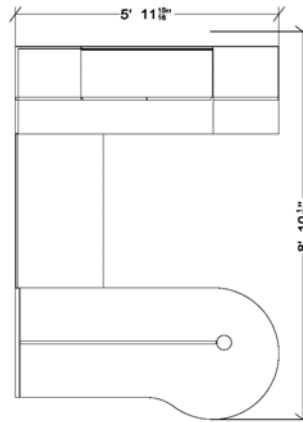

Shown in Cordovan Laminate with Tungsten Evolv Laminate Worksurfaces and Mix-it® Seating.

WaveWorks® Private Office

WaveWorks is a high-style, modular series that offers countless configurations for private offices, open floor plans, lobbies, lounges, conference and training areas. With a large variety of edge, color, and material options, WaveWorks is a great cost-effective option for any budget.

The Following Models and Pricing are for All Laminate Units

Model Number	Description	Qty	List Price
WW3072DPLFL	P-Shaped Desk w/ Modesty, Left	1	$1,151
NAC2804SFBS	Support Base, Platinum	1	$223
WW2472CRFL2	Single Pedestal Credenza, Right, File/File	1	$1,380
WW2442BEFL	Bridge	1	$374
WW3618SOHML	Wall Mounted Cabinet	1	$547
WW1838BCHLL	Bookcase w/ Door, Left	1	$341
WW1838BCHRL	Bookcase w/ Door, Right	1	$341
NAC3621SW	Slat Wall	1	$322
NAC25TLB	Task Light	1	$181
NACTXT721	Wall Mount Bracket	1	$131
Total List			$4,991

Pricing effective April 2008, subject to change. Discounted pricing is available, contact OM Workspace for details.

WaveWorks® Materials

Honey Finish	Autumn Finish	Amber Finish	Cordovan Finish	Mocha Finish	Honey Laminate
Autumn 2 Laminate	Amber Laminate	Cordovan Laminate	Mocha Laminate	Antique White Laminate	Wallaby Laminate
Chamois Laminate	Sandstone Laminate	Shadow Laminate	Cloud Laminate	Graphite Laminate	Cinder Laminate
White Nebula Laminate	Neutral Santos Laminate	Tawny Legacy Laminate	Bronze Legacy Laminate	Olive Legacy Laminate	Silicon Evolv Laminate
Titanium Evolv Laminate	Tungsten Evolv Laminate	White Tigris Laminate	Saffron Tigris Laminate	Antique White Paint	Cloud Paint
Sandstone Paint	Chamois Paint	Platinum Metallic Paint	Graphite Paint	Cinder Paint	Antique White Thermofoil
Cloud Thermofoil	Sandstone Thermofoil	Fusion Jazz Thermofoil	Concrete Fiber Thermofoil	Cashmere Fiber Thermofoil	Mocha Thermofoil