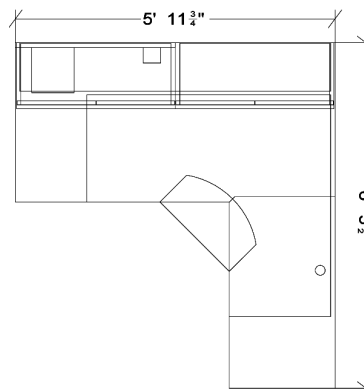

Shown in Autumn Laminate with Gotcha™ Seating.

Arrowood™ Laminate Casegoods

Arrowood Laminate's 3/4 pedestal height handles your storage needs while corresponding modesty panels complete the look. All laminate surfaces with vinyl-wrapped mitered rim offers exceptional durability and budget-stretching power.