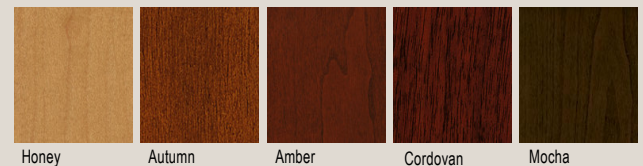

Pricing effective April 2008, subject to change. Discounted pricing is available, contact OM Workspace for details.

Finishes

Honey

Autumn

Amber

Cordovan

Mocha