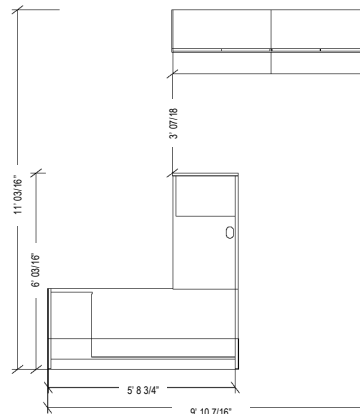

Pricing effective April 2008, subject to change. Discounted pricing is available, contact OM Workspace for details.