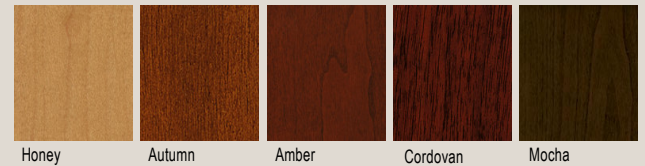

Finishes

Honey

Autumn

Amber

Cordovan

Mocha