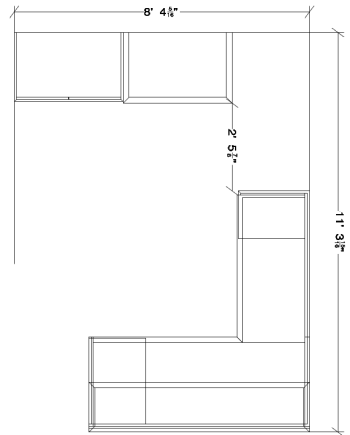

Shown in Amber Finish with Fuel® Seating and Reno® Ottomans.

Captivate® Casegoods

Captivate is the perfect illustration of professional achievement. Distinctive touches such as mitered base, beautiful arc on highback organizer, and choice of rim, pulls and finishes are what set Captivate apart from the rest. Ideal for private offices, reception areas and conference rooms.

Laminate Top Option

Model Number	Description	Qty	List Price
37N3275DTRFLW1	Reception Desk, Right, Laminate Top	1	$3,733
37N2452RLLW2	Reception Return, Left, Laminate Top, File/File	1	$2,523
37N2438LFF2LW	Lateral File, Laminate Top1		$1,903
37N3773VWHW	Double Door Wardrobe	1	$3,785
Total List			$11,944

Pricing effective April 2008, subject to change. Discounted pricing is available, contact OM Workspace for details.