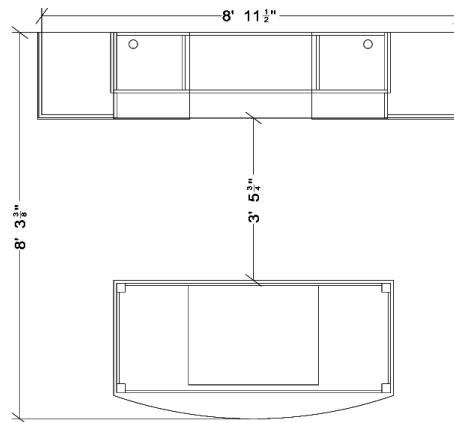

Shown in Mocha Finish with Journey® Seating.

Escalade® Casegoods

Timeless design, exceptional craftsmanship and upscale details are the foundation of the comprehensive Escalade collection. Unique details include prominent cornice, inset desk kneewell, crackled glass door fronts and satin nickel hardware. Escalade adds distinction to any private office or conference room setting.

Model Number	Description	Qty	List Price
EC3672DTA4	Table Desk, Arc Top	1	$2,603
EC2272CKF24C	Kneespace Credenza, Ganging	1	$2,664
EC7250HBHPW4	Highback Organizer, Wood Doors	1	$2,741
EC1872VHL24C	Storage Unit, File/File, Left, Ganging	1	$2,355
EC1872VHR24C	Storage Unit, File/File, Right, Hanging	1	$2,355
	Total List		$12,718

Pricing effective April 2008, subject to change. Discounted pricing is available, contact OM Workspace for details.