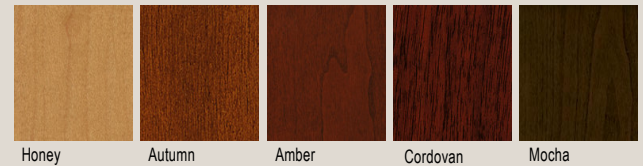

Finishes

Honey

Autumn

Amber

Cordovan

Mocha