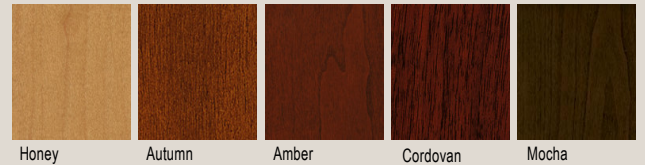

Finishes

Honey

Autumn

Amber

Cordovan

Mocha