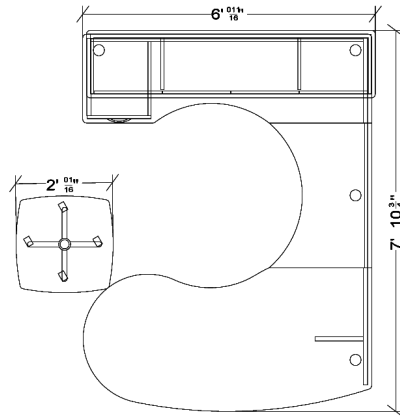

Shown in Honey Finish with Triumph™ Seating.

Clever® Casegoods

Clever offers a unique, compact footprint, economical in size and generous in value, that lets you stretch your space as well as your budget. From handsome hardwood finishes to the durable laminate top options...from the unique, space-saving cockpit design to the distinctively styled rim...every aspect of this contemporary selection illustrates thinking beyond traditional boundaries.

Wood Top Option

Model Number	Description	Qty	List Price
CL3672WDUR	U Shape Desk, Right		
	Wood Top	1	$1,782
NAC2804SFB	Support Base, Black	1	$223
CL2272WCLF25	Single Pedestal Credenza, Left, File/File		
	Wood Top	1	$1,646
CL2636WBEFH	Bridge, Wood Top	1	$572
CL1572HBHA1	Highback Organizer	1	$1,760
CL24WSQS	Square Nesting Table Top, Wood	1	$462
CBW2620U4	Umbrella Base	1	$525
	Total List		$6,970

Pricing effective April 2008, subject to change. Discounted pricing is available, contact OM Workspace for details.