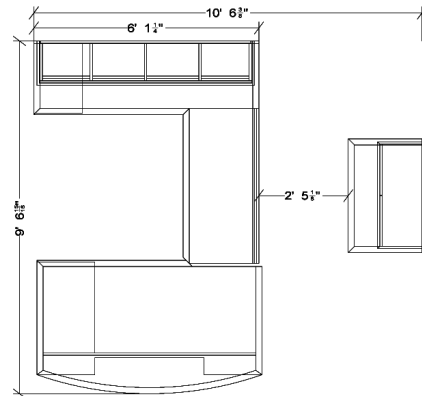

Shown in Cordovan Finish with Journey® Seating.

Captivate® Casegoods

Captivate is the perfect illustration of professional achievement. Distinctive touches such as mitered base, beautiful arc on highback organizer, and choice of rim, pulls and finishes are what set Captivate apart from the rest. Ideal for private offices, reception areas and conference rooms.

Wood Top Option

Model Number	Description	Qty	List Price
37N3773DRFAW1	Single Pedestal Desk, Right, Wood Top	1	$3,207
37N2473CLFW2	Single Pedestal Credenza, Left, Wood Top, File/File	1	$2,276
37N2551BEFW	Bridge, Wood Top	1	$950
37N2437LFF2W	Two Drawer Lateral File, Wood Top	1	$1,903
37N3544BCHGW	Bookcase, Set-On, Glass Doors	1	$2,313
	Total List		$10,649

Pricing effective April 2008, subject to change. Discounted pricing is available, contact OM Workspace for details.