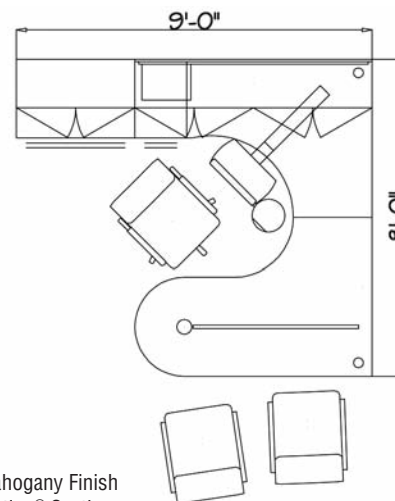

Shown in Mahogany Finish
with Park Avenue Collection® Seating.