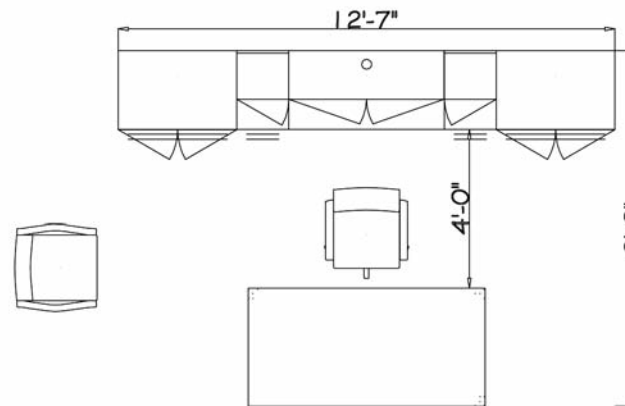

Shown in Bourbon Cherry Finish with Park Avenue Collection® Seating.