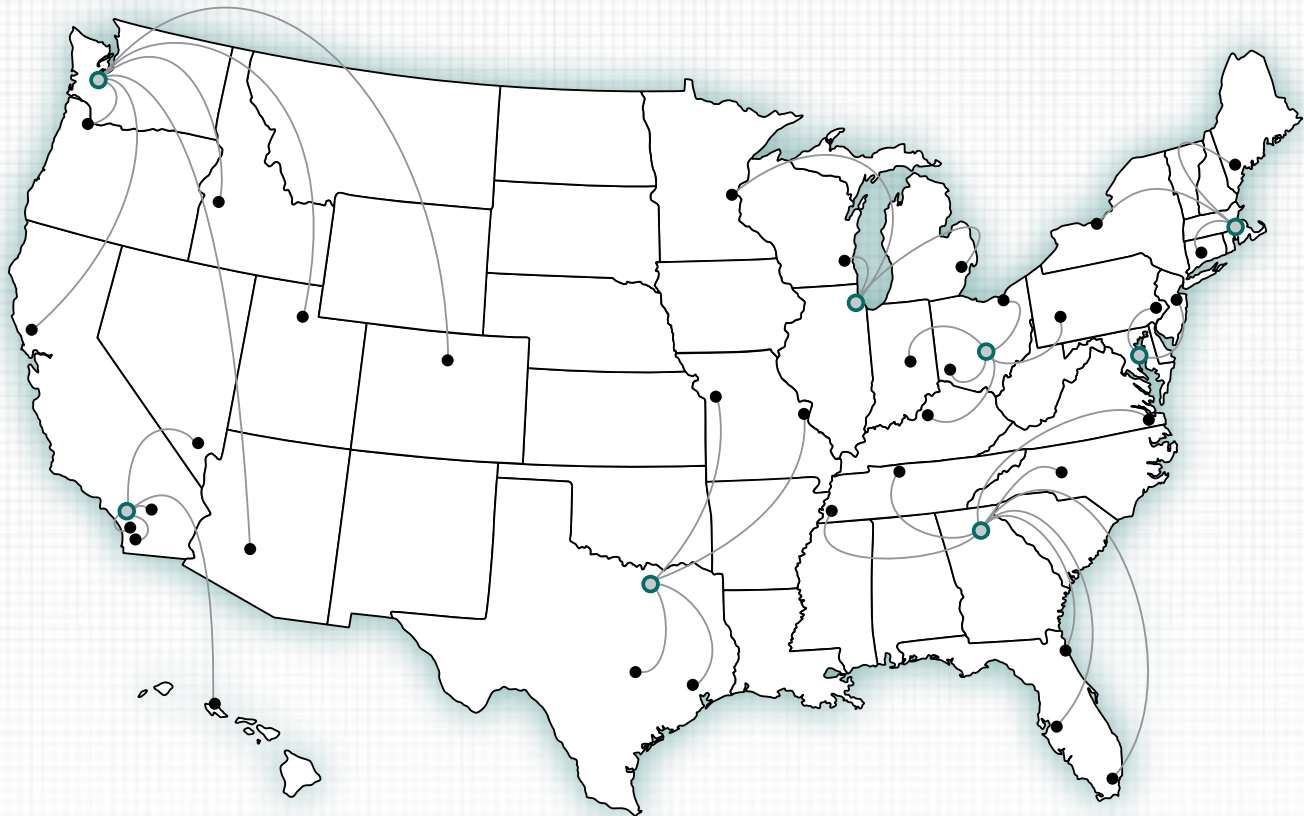

OM Workspace Locations

Everywhere you need us to be.

- OM Workspace Hub Location
- OM Workspace Spoke Location

OM WORKSPACE SERVICE LOCATIONS

- **Seattle Hub**
 - Boise
 - Denver
 - Phoenix
 - Portland
 - Salt Lake City
 - San Francisco
- **Los Angeles Hub**
 - Hawaii
 - Inland Empire
 - Irvine
 - Las Vegas
 - San Diego
- **Dallas Hub**
 - Austin
 - Houston
 - Kansas City
 - St. Louis
- **Chicago Hub**
 - Detroit
 - Milwaukee
 - Twin Cities
- **Atlanta Hub**
 - Charlotte
 - Jacksonville
 - Memphis
 - Miami
 - Nashville
 - Norfolk
 - Richmond
 - Tampa
- **Washington, D.C., Hub**
 - New York/New Jersey
 - Philadelphia
- **Columbus Hub**
 - Cincinnati
 - Cleveland
 - Indianapolis
 - Louisville
 - Pittsburgh
- **Boston Hub**
 - Connecticut
 - Portland
 - Rochester

Atlanta

4800 Highland Parkway
Smyrna, GA 30082
770.437.8700

Austin

10801 N. Mopac Expressway
Braker Pointe II - Suite 100
Austin, TX 78758
512.349.0715

Boston

9 Progress Road
Billerica, MA 01821
800.323.3290

Denver

4690 Geneva St., D-4
Denver, CO 80238
303.459.8200

Detroit

13301 Stephens Road
Warren, MI 48089
800.542.8787

Hawaii

94.1489 Moaniani St.
Waipahu, HI 96797
808.532.3069

Houston

6355 Clara Road, Suite 100
Houston, TX 77041
800.633.7676